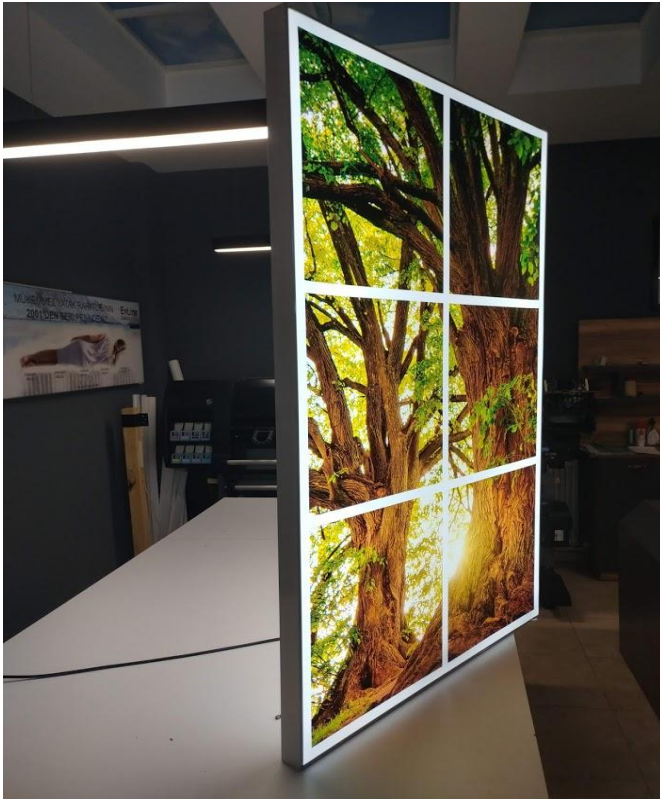

**Product: 850mm x 1300mm LED Edgelight window panel**

**Product box contents**

- 1 - 850x1300x45mm LED Edgelight Fake window + image
- 2 - MEANWELL (Necessary Amper) internal power supply (100-240V AC input power supply)
- 3 - 12-24V Dimmer with remote control (optional)
- 4 - Connected plug cable/cables for US / EU standards
- 5 - Installation Guide and mounting screws

**Illumination**

Luminance on backlight	4000 Lux
Uniformity	70%
Source Type	SMD LED
Lens Type	30° Acute angle
Number of light sources	44 SMD
LED Serial / parallel	1 / 44
Illumination power	130Lm/W
Color temperature	6500K
CRI (color rendering index)	87
LED supplier	SAMSUNG
Expected lifetime	50.000h
Loss of light after expected life	15%

**Structural features**

LxWxH (total)	850x45x1300mm
Visible light measure	850x1300mm
Housing	Aluminium
Paint	Electrostatic coating
Backlit image	Vivid color fabric
Weight	4000gr

**Warranty**

Our company's general warranty conditions apply. (3 yesars)  
Please check for detailed information;